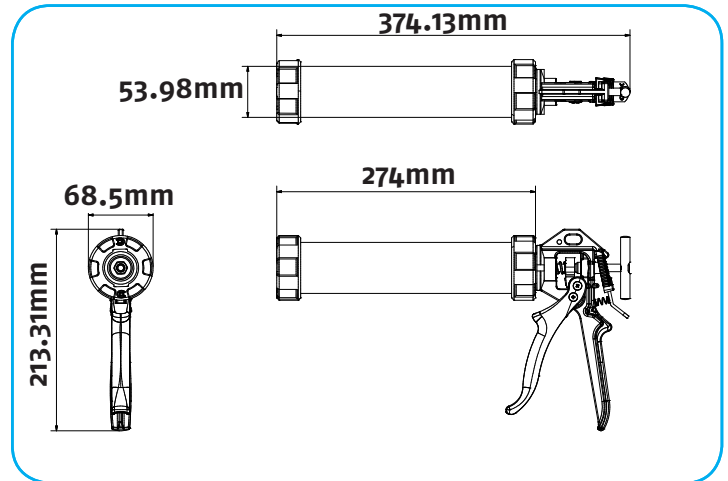

The original

TECHNICAL DATASHEET

Powerflow™ COMBI 400ml

A single component manual bead applicator for cartridges and sachets

APPLICATIONS:

- For low to medium viscosity
- Cartridge/sachet: 1-component
- Cartridge volumes: 310ml & 400ml
- Sachet volumes: 310ml & 400ml

SPECIFICATIONS:

- Mechanical Advantage (ratio): 12:1
- Barrel Length: 274mm
- Max Force (Plunger): 2.5kN
- Tool Weight: 0.940 kg
- Handle Material: Epoxy coated cast aluminium
- Barrel Material: Anodised aluminium
- Certificates: ISO, REACH
- Packaging Options: single or 5/6/10 per box

WEB LINKS:

- Images www.pccox.co.uk/en/powerflow
- Academy video www.pccox.co.uk/en/cox-academy
- Spare parts diagram www.pccox.co.uk/en/exploded-diagrams

OTHER MODELS AVAILABLE:

- Powerflow Cartridge
- Powerflow Bulk
- Powerflow 1ltr
- Powerflow Quart
- Powerflow HP (higher power)

CARTRIDGES/SACHETS:

310ml: