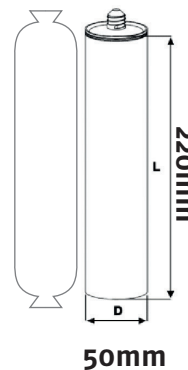

SPECIFICATIONS:

- Mechanical Advantage (ratio): 12:1
- Barrel Length: 274mm
- Max Force (Plunger): 2.5kN
- Tool Weight: 0.940 kg
- Handle Material: Epoxy coated cast aluminium
- Barrel Material: Anodised aluminium
- Certificates: ISO, REACH
- Packaging Options: single or 5/6/10 per box

WEB LINKS:

- Images www.pccox.co.uk/en/powerflow
- Academy video www.pccox.co.uk/en/cox-academy
- Spare parts diagram www.pccox.co.uk/en/exploded-diagrams

OTHER MODELS AVAILABLE:

- Powerflow Cartridge
- Powerflow Bulk
- Powerflow 1ltr
- Powerflow Quart
- Powerflow HP (higher power)

CARTRIDGES/SACHETS:

310ml:

400ml:

PRODUCT RANGE BY POWER:

PC Cox Ltd., Turnpike Road, Newbury, Berkshire, RG14 2LR
 T Sales +44 (0) 1635 264500 F +44 (0) 1635 264555
 E sales@pccox.co.uk
 www.pccox.co.uk

©PC Cox Ltd. 2015 Cox is a trademark of PC Cox Ltd. Every effort has been made to ensure that the information contained in this leaflet was correct at the time of going to press. However, the company retains the right to change any specification without notice, in line with the company's policy of continual product development.