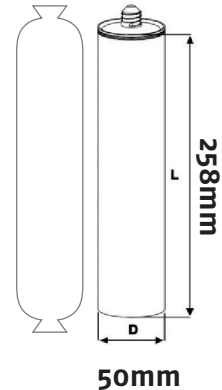

SPECIFICATIONS:

- Mechanical Advantage (ratio): 12:1
- Barrel Length: 274mm
- Max Force (Plunger): 2.5kN
- Tool Weight: 0.940 kg
- Handle Material: Epoxy coated cast aluminium
- Barrel Material: Anodised aluminium
- Certificates: ISO, REACH
- Packaging Options: single or 5/6/10 per box

WEB LINKS:

- Images www.pccox.co.uk/en/powerflow
- Academy video www.pccox.co.uk/en/cox-academy
- Spare parts diagram www.pccox.co.uk/en/exploded-diagrams

OTHER MODELS AVAILABLE:

- Powerflow Cartridge
- Powerflow Bulk
- Powerflow 1ltr
- Powerflow Quart
- Powerflow HP (higher power)

CARTRIDGES/SACHETS:

310ml:

400ml:

PRODUCT RANGE BY POWER:

PC Cox Ltd., Turnpike Road, Newbury, Berkshire, RG14 2LR
 T Sales +44 (0) 1635 264500 F +44 (0) 1635 264555
 E sales@pccox.co.uk
 www.pccox.co.uk

©PC Cox Ltd. 2015 Cox is a trademark of PC Cox Ltd. Every effort has been made to ensure that the information contained in this leaflet was correct at the time of going to press. However, the company retains the right to change any specification without notice, in line with the company's policy of continual product development.