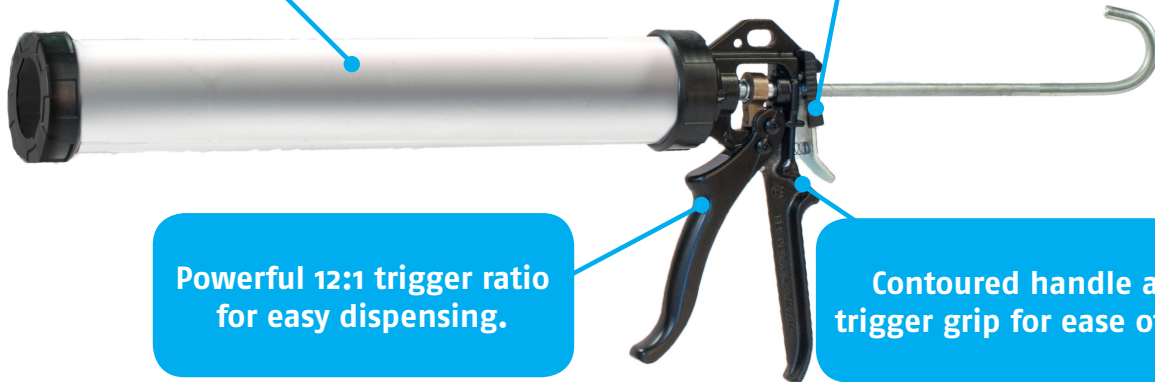

Powerflow[™] COMBI 400ml

A single component manual bead applicator for cartridges and sachets

Rotating aluminium barrel accommodates both cartridges and sachets.

Pressure Relief Device (PRD) to stop material flow when trigger is released.

Powerful 12:1 trigger ratio for easy dispensing.

Contoured handle and trigger grip for ease of use.

PRODUCT FEATURES:

- High quality cast aluminium handle makes it strong and lightweight.
- Easy to manoeuvre in tight spaces.
- Sintered metal alloy catchplate is hard wearing.
- Surface hardened rod resists scoring by the sintered metal catchplate.
- Metal wear compensation sleeve protects the catch plate contact area to increase tool life.
- Hardened rod release plate maintains high material output for the life of the tool.
- Plated metal components increase the resistance to part corrosion.
- Curved rod end creates a convenient tool support and storage device.
- Superb build quality means these tools are designed with the professional in mind and have a high service life.

The **Cox Powerflow** is part of a range of high-powered manual applicators. Designed for use with low to medium viscosity sealants and adhesives, the Powerflow Combi is ideal for professional users.

For more information call +44(0)1635 264500
Or visit www.pccox.co.uk

The original

TECHNICAL DATASHEET

Powerflow™ COMBI 400ml

A single component manual bead applicator for cartridges and sachets

APPLICATIONS:

- For low to medium viscosity
- Cartridge/sachet: 1-component
- Cartridge volumes: 310ml & 400ml
- Sachet volumes: 310ml & 400ml